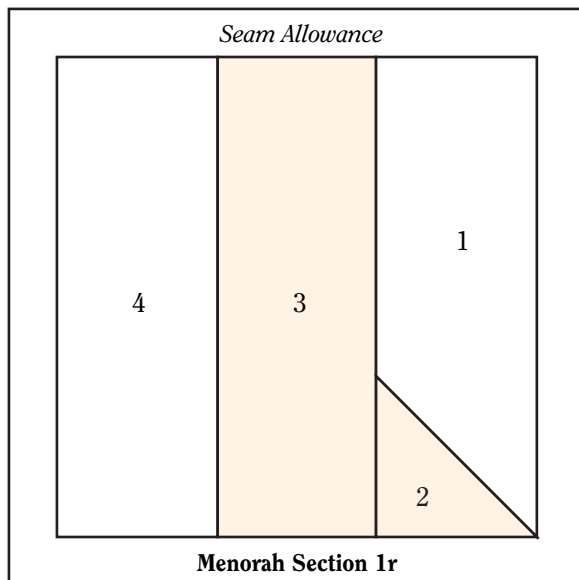

Hanukkah Lights

Foundation Patterns

Download and print these foundations for the menorah block in *Hanukkah Lights*. Complete directions for a *Hanukkah Lights* wallhanging and table runner appear in *QUILTMAKER* Nov/Dec '06 (No. 112). If you cannot find this issue at your local quilt shop, order back issues at VillageQuiltShoppe.com.

Be sure your printed patterns match the measurements published in *QUILTMAKER*. If your pattern sizes are different, check your print settings to make sure there is no page scaling—you should print the page at 100% or actual size.

This line should measure 2".

Be the first to see what's new at *QUILTMAKER*.
Subscribe at quiltmaker.com or call 800-388-7023.