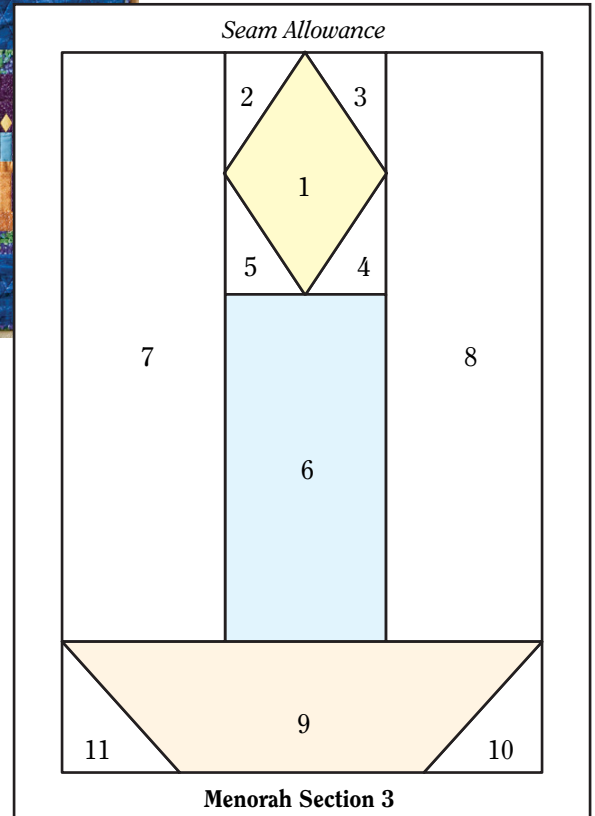

Hanukkah Lights

Foundation Patterns

Download and print these foundations for the menorah block in *Hanukkah Lights*. Complete directions for a *Hanukkah Lights* wallhanging and table runner appear in *QUILTMAKER* Nov/Dec '06 (No. 112). If you cannot find this issue at your local quilt shop, order back issues at VillageQuiltShoppe.com.

Be sure your printed patterns match the measurements published in *QUILTMAKER*. If your pattern sizes are different, check your print settings to make sure there is no page scaling—you should print the page at 100% or actual size.

This line should measure 2".

Be the first to see what's new at *QUILTMAKER*.
Subscribe at quiltmaker.com or call 800-388-7023.