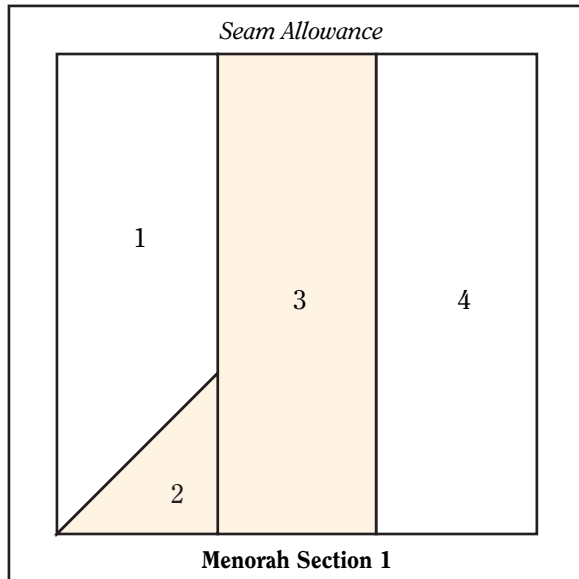

Hanukkah Lights

Foundation Patterns

Download and print these foundations for the menorah block in *Hanukkah Lights*. Complete directions for a *Hanukkah Lights* wallhanging and table runner appear in *QUILTMAKER* Nov/Dec '06 (No. 112). If you cannot find this issue at your local quilt shop, order back issues at VillageQuiltShoppe.com.

Be sure your printed patterns match the measurements published in *QUILTMAKER*. If your pattern sizes are different, check your print settings to make sure there is no page scaling—you should print the page at 100% or actual size.

This line should measure 2".

Be the first to see what's new at *QUILTMAKER*.
Subscribe at quiltmaker.com or call 800-388-7023.