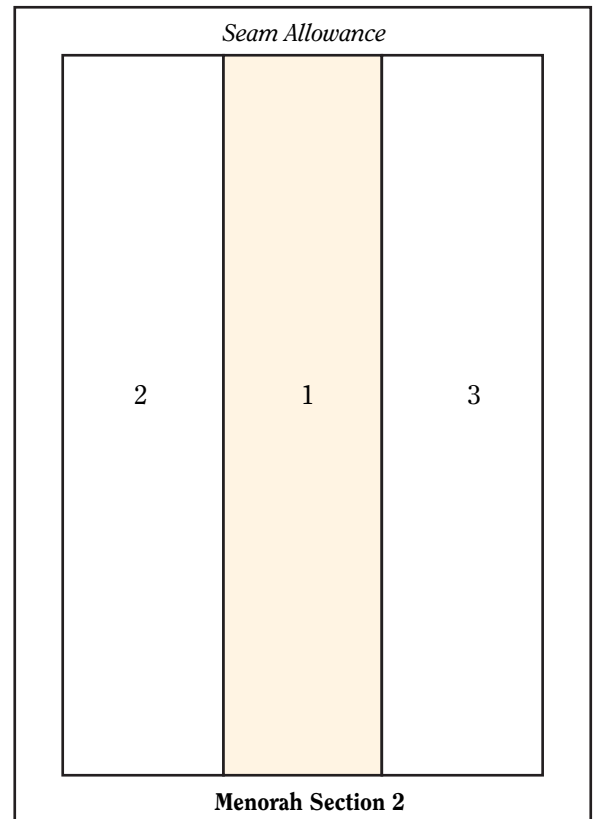

Hanukkah Lights

Foundation Patterns

Download and print these foundations for the menorah block in *Hanukkah Lights*. Complete directions for a *Hanukkah Lights* wallhanging and table runner appear in *QUILTMAKER* Nov/Dec '06 (No. 112). If you cannot find this issue at your local quilt shop, order back issues at VillageQuiltShoppe.com.

Be sure your printed patterns match the measurements published in *QUILTMAKER*. If your pattern sizes are different, check your print settings to make sure there is no page scaling—you should print the page at 100% or actual size.

This line should measure 2".

Be the first to see what's new at *QUILTMAKER*.
Subscribe at quiltmaker.com or call 800-388-7023.