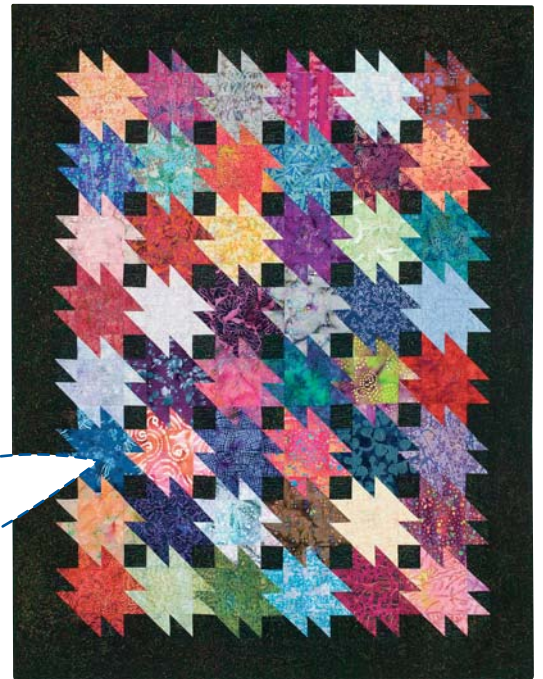

Night at the Beach

Quilting Motifs

Use these quilting motifs along with the motifs presented in the magazine to quilt *Night at the Beach*. Complete directions for *Night at the Beach* appear in *QUILTMAKER* Jan/Feb '09 (No. 125). If you cannot find this issue at your local quilt shop, order back issues at VillageQuiltShoppe.com.

—| This line should measure 2". |—