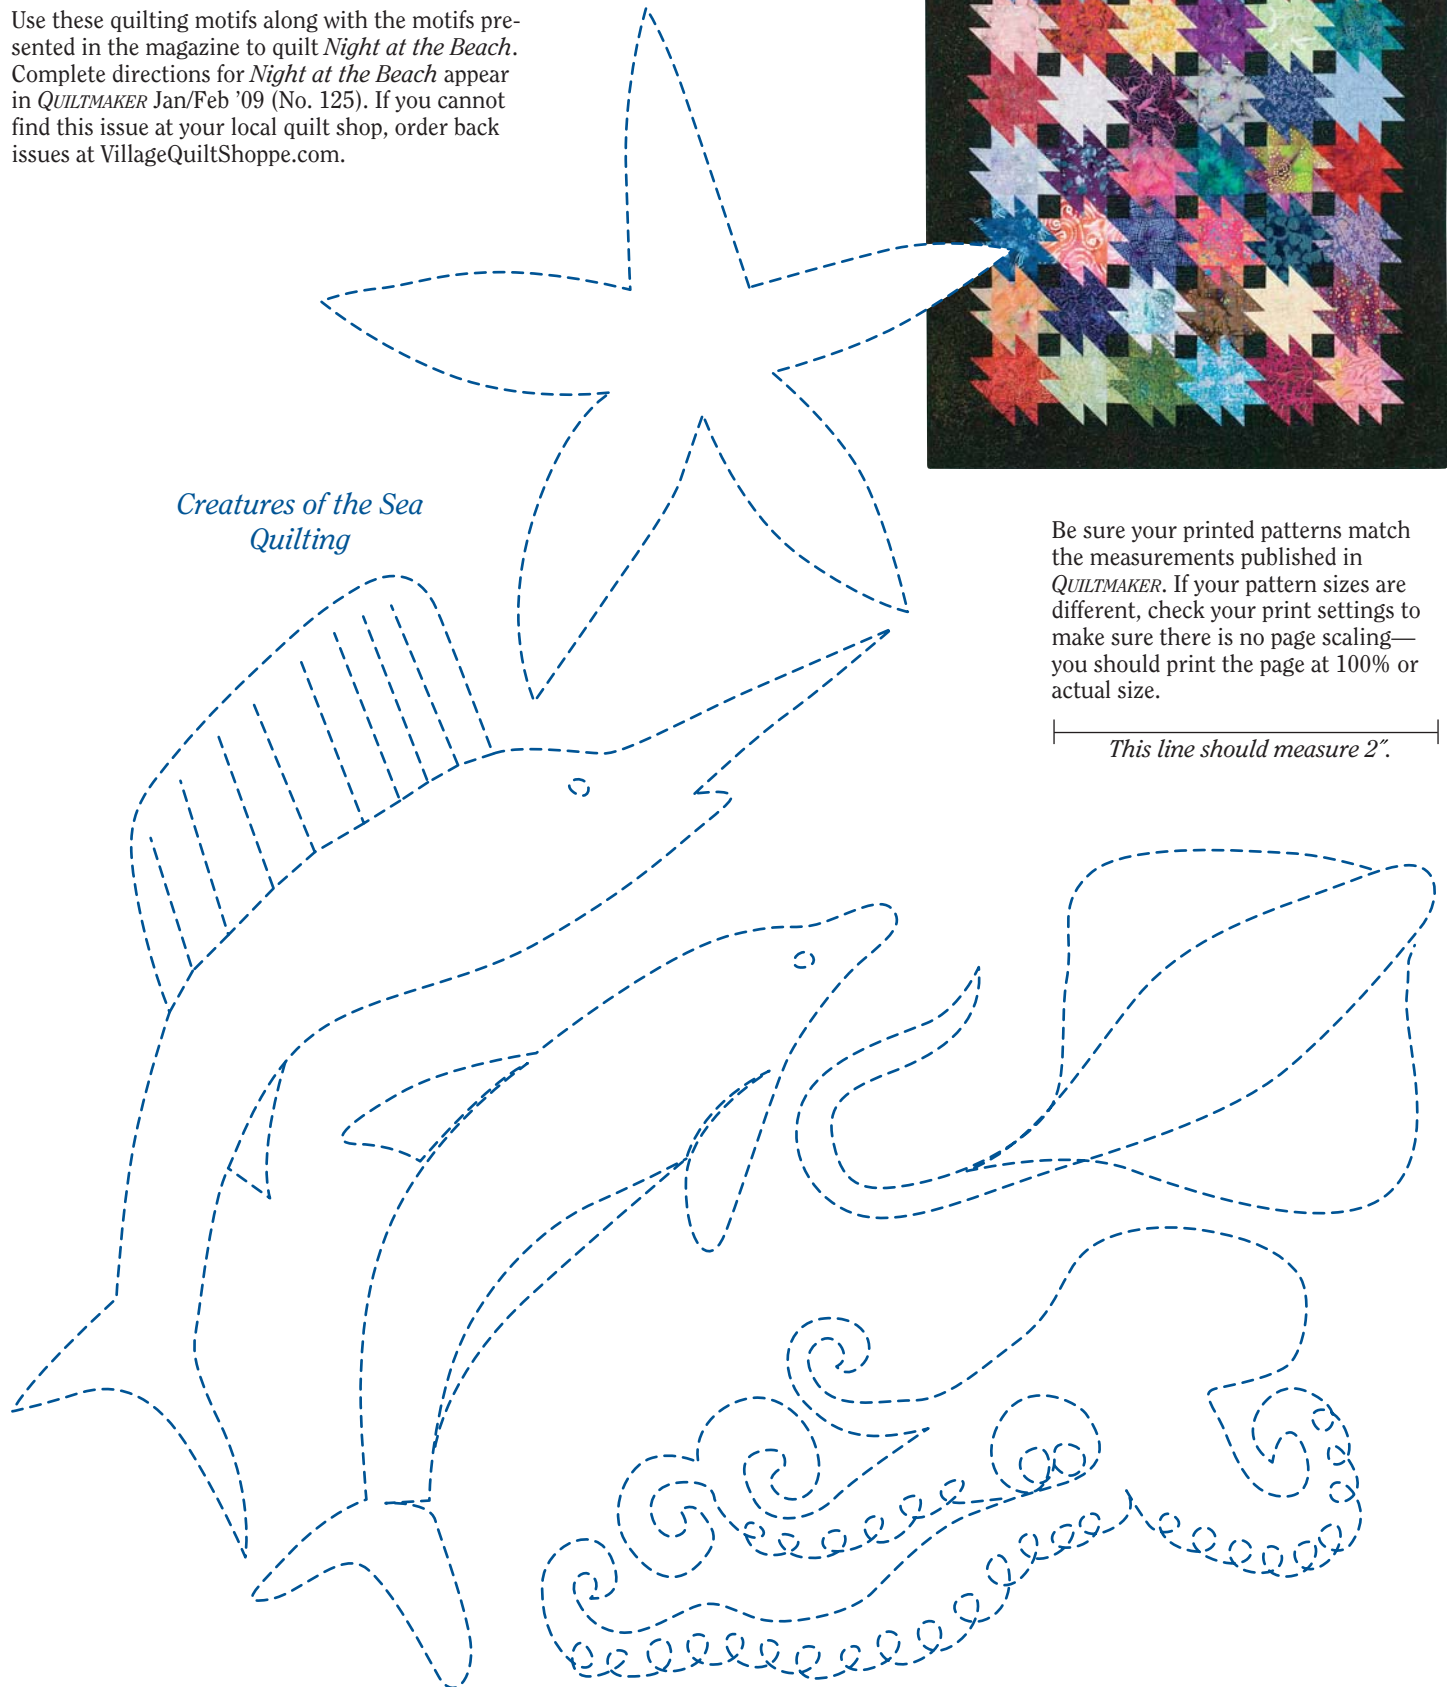

Night at the Beach

Quilting Motifs

Use these quilting motifs along with the motifs presented in the magazine to quilt *Night at the Beach*. Complete directions for *Night at the Beach* appear in *QUILTMAKER* Jan/Feb '09 (No. 125). If you cannot find this issue at your local quilt shop, order back issues at VillageQuiltShoppe.com.

*Creatures of the Sea
Quilting*

Be sure your printed patterns match the measurements published in *QUILTMAKER*. If your pattern sizes are different, check your print settings to make sure there is no page scaling—you should print the page at 100% or actual size.

—| This line should measure 2". |—